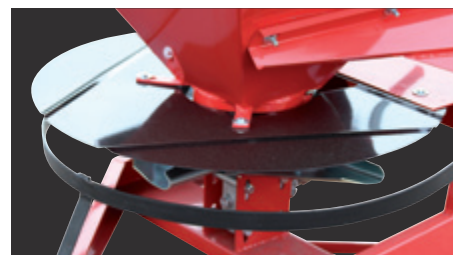

- Disco verniciato standard (Nella versione con vasca Inox, anche le ventole e il disco sono in inox)
- Painted disc standard (On the version in stainless steel hopper also fans and disc are in stainless material)
- Disco pintado de serie (La version en inox tambien el disco y los ventiladores son en inox.)

DOTAZIONE STANDARD

- Attacco a 3 punti di 1^a e 2^a categoria
- Massima larghezza di spandimento 6-25 metri a seconda del tipo di fertilizzante
- Gruppo Riduttore a bagno d'olio
- Comando doppia leva apertura e chiusura
- Presa di forza 540 giri/min.
- Agitatore
- 6 ventole
- Giunto cardanico diretto (forcella lato trattore 1" 3/8 Z6)
- A richiesta si possono avere con vasca Inox o zincata

STANDARD EQUIPMENT

- Three point hitch, cat. I and II
- Maximum spreading width 6-25 meters depending the fertilizer
- Oil bath gear box
- Double lever command, opening and closing right/left
- PTO 540 rpm
- Agitator
- 6 fans
- PTO shaft (1" 3/8 Z6 tractor side yoke)
- On request we can supply the hopper Inox or Galvanized

DOTACION ESTANDARD

- Enganche de tres puntos 1 y 2 cat.
- Ancho Maximo de esparcimiento 6-25 metros dependiendo del tipo de fertilizante
- Reductor en baño de aceite
- Doble mando de apertura y cierre derecho e izquierdo
- Toma de fuerza 540 rpm
- Agitador
- 6 ventiladores
- Eje Cardan (lado tractor 1" 3/8 Z6)
- Sobre pedido se pueden suministrar con tanque Inox o Galvanizado

Modello Model Modelo	Capacità Capacity Capacidad	Larghezza Spandimento Spreading Base Ancho esparcimiento	Peso macchina Machine Weight Peso Máquina
ENOQUAD UNO 400	400 lt	6-25 mt / 20-82 ft	93 kg / 203 lbs